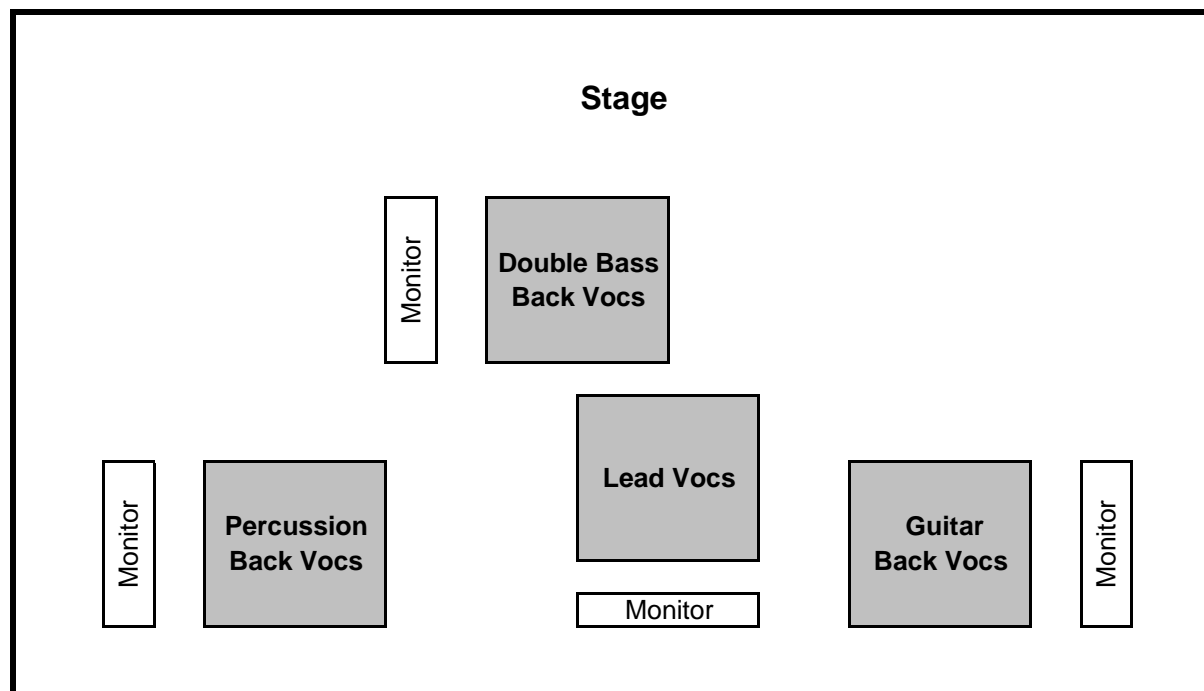

## Audience

Instrument	Equipment	Connections
Lead Vocs	SM58	1x XLR
Guitar, Back Vocs	DI-Box, SM58	2x XLR
Double Bass, Back Vocs	DI-Box, SM58	2x XLR
Percussion, Back Vocs (Congas, Cajon, etc)	2 Overhead Mikes, 1 Snare Mike, 1 Bass Mike, SM58	5x XLR